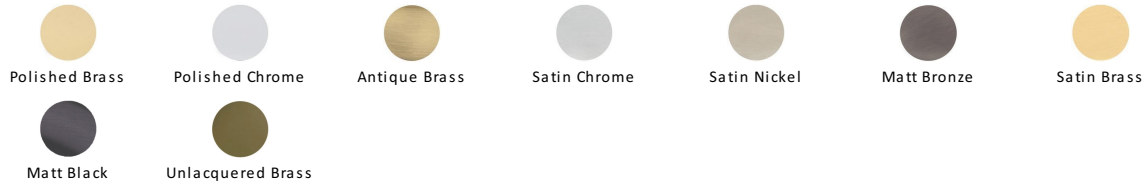

Heritage Brass Wall Mounted Door Stop

V1194-SC

Heritage Brass Wall Mounted Door Stop Buffer Satin Chrome Finish

Material:
Solid Brass

Finish:
Satin Chrome

Available Finishes

Product Dimensions (All dimensions are in millimeters unless otherwise indicated)

Maximum Diameter 41 **Projection (including buffer)** 13

About the Finish

Satin Chrome

The brush marks of satin chrome will appeal to those who favour an industrial yet contemporary chrome finish. Satin Chrome Finish is also less prone to finger marks than polished chrome.