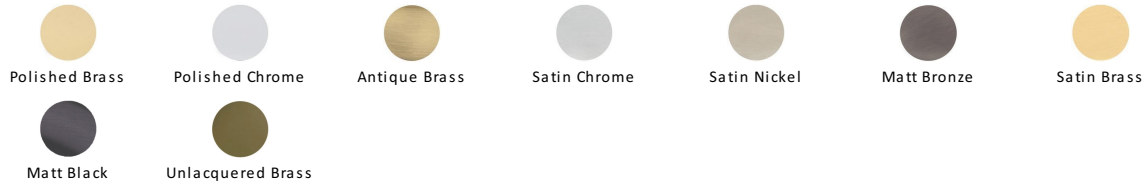

Heritage Brass Wall Mounted Door Stop

V1194-PC

Heritage Brass Wall Mounted Door Stop Buffer Polished Chrome Finish

Material:
Solid Brass

Finish:
Polished Chrome

Available Finishes

Product Dimensions (All dimensions are in millimeters unless otherwise indicated)

Maximum Diameter 41 **Projection (including buffer)** 13

About the Finish

Polished Chrome

A bold, contemporary finish; low maintenance and easy to clean. The mirror effect reflects light and colour and will complement any colour scheme