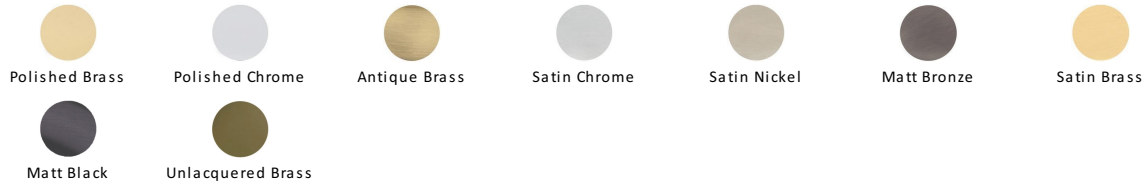

Heritage Brass Wall Mounted Door Stop

V1194-MB

Heritage Brass Wall Mounted Door Stop Buffer Matt Bronze Finish

Material:
Solid Brass

Finish:
Matt Bronze

Available Finishes

Product Dimensions (All dimensions are in millimeters unless otherwise indicated)

Maximum Diameter 41 **Projection (including buffer)** 13

About the Finish

Matt Bronze

An aged finish on brass creating a vintage appearance, yet one that also looks outstanding in contemporary schemes. Over a period of time the bronze colour will lighten along any edges and surfaces that are frequently touched and create a naturally aged appearance highlighting frequently touched areas and exposing the brass below.