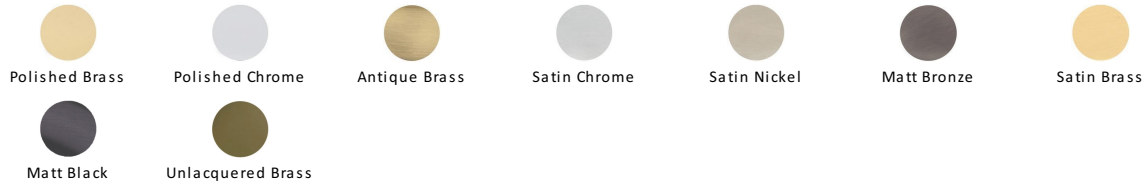

Heritage Brass Wall Mounted Door Stop

V1194-AT

Heritage Brass Wall Mounted Door Stop Buffer Antique Brass Finish

Material:
Solid Brass

Finish:
Antique Brass

Available Finishes

Product Dimensions (All dimensions are in millimeters unless otherwise indicated)

Maximum Diameter 41 **Projection (including buffer)** 13

About the Finish

Antique Brass

With russet hues and a brass undertone, this variation on brass retains a warm and mellow character but adds age and maturity by highlighting the variance of shades making each piece both alluring and unique.