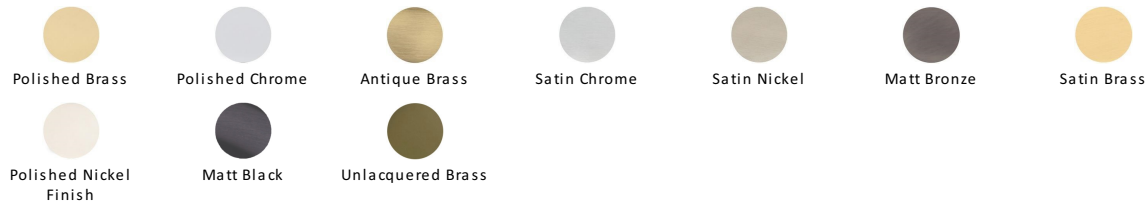

## Rectangular Bell Push

V1182-SC

Heritage Brass Rectangular Bell Push Satin Chrome finish

**Material:**  
Solid Brass

**Finish:**  
Satin Chrome

### Available Finishes

### About the Finish

#### Satin Chrome

The brush marks of satin chrome will appeal to those who favour an industrial yet contemporary chrome finish. Satin Chrome Finish is also less prone to finger marks than polished chrome.