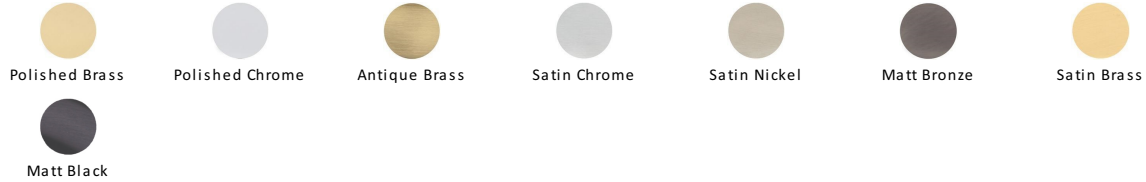

Heritage Brass Counter Flap Catch

V1113-BKMT

Heritage Brass Counter Flap Catch Matt Black finish

Material:
Solid Brass

Finish:
Matt Black

Available Finishes

Product Dimensions (All dimensions are in millimeters unless otherwise indicated)

Length 83 + 20 Width 23

About the Finish

Matt Black

A matt black powder coating is applied over Solid Brass to create our distinctive Matt Black contemporary look.

Box Contains

- 1 x Fanlight Catch
- All fixing screws and fasteners