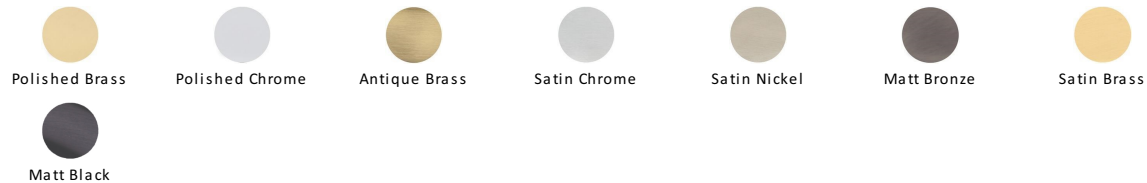

Heritage Brass Counter Flap Catch

V1113-BKMT

Heritage Brass Counter Flap Catch Matt Black finish

Material:
Solid Brass

Finish:
Matt Black

Available Finishes

About the Finish

Matt Black

A matt black powder coating is applied over Solid Brass to create our distinctive Matt Black contemporary look.

Useful Information

-
-

Box Contains

- 1 x Fanlight Catch
- All fixing screws and fasteners

+44 (0)1384 247805