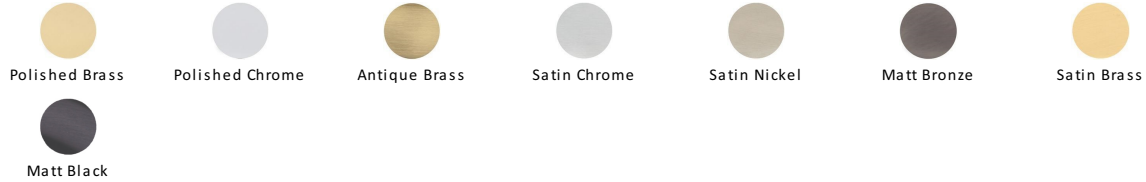

Heritage Brass Round Door Stop Stepped

V1086-SB

Heritage Brass Round Door Stop Stepped Satin Brass finish

Material:
Solid Brass

Finish:
Satin Brass

Available Finishes

Product Dimensions (All dimensions are in millimeters unless otherwise indicated)

Maximum Diameter	28	Height	45
-------------------------	----	---------------	----

About the Finish

Satin Brass

A modern alternative to the traditional polished brass, this attractive brushed texture beautifully mellows and adds warmth to both a traditional and a soft contemporary décor.