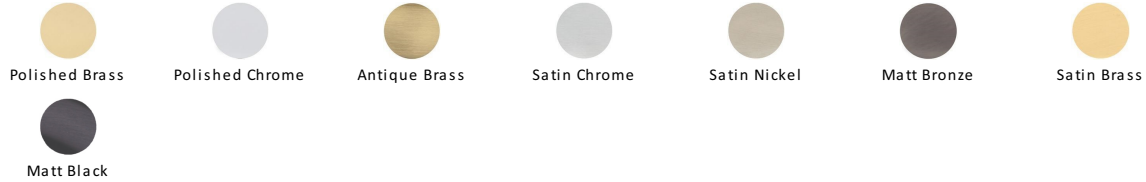

Heritage Brass Round Door Stop Knurled

V1085-PB

Heritage Brass Round Door Stop Knurled Polished Brass finish

Material:
Solid Brass

Finish:
Polished Brass

Available Finishes

Product Dimensions (All dimensions are in millimeters unless otherwise indicated)

Minimum Diameter	28	Maximum Diameter	36	Height	45
-------------------------	----	-------------------------	----	---------------	----

About the Finish

Polished Brass

Warm, mellow with a sense of heritage and comfort this highly polished finish is opulent without being flamboyant. Polished Brass coordinates perfectly with traditional décor.