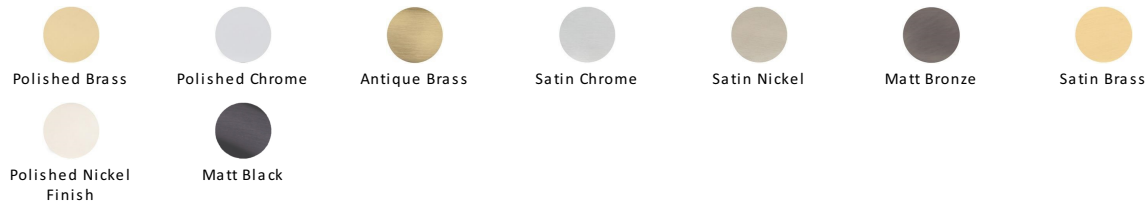

Round Shielded Floor Mounted Door Stop

V1080-BKMT

Heritage Brass Shielded Door Stop Matt Black finish

Material:
Solid Brass

Finish:
Matt Black

Available Finishes

Product Dimensions (All dimensions are in millimeters unless otherwise indicated)

Maximum Diameter 47

Projection (including buffer) 28

About the Finish

Matt Black

A matt black powder coating is applied over Solid Brass to create our distinctive Matt Black contemporary look.

Useful Information