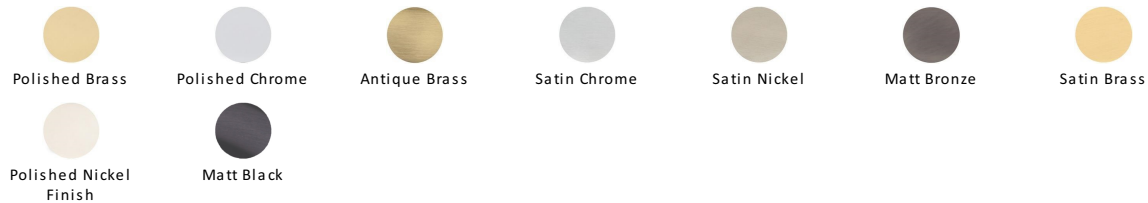

## Coat Hooks on Plate

V1079-BKMT

Heritage Brass Coat Hooks on Plate Matt Black finish

**Material:**  
Solid Brass

**Finish:**  
Matt Black

### Available Finishes

### About the Finish