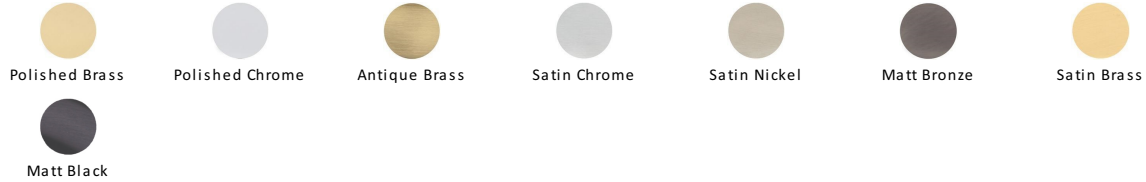

## Heritage Brass Classic Large Hat & Coat Hook

V1068 100-PC

Heritage Brass Classic Large Hat & Coat Hook Polished Chrome finish

**Material:**  
Solid Brass

**Finish:**  
Polished Chrome

### Available Finishes

### Available Sizes

#### Polished Chrome

A bold, contemporary finish; low maintenance and easy to clean. The mirror effect reflects light and colour and will complement any colour scheme