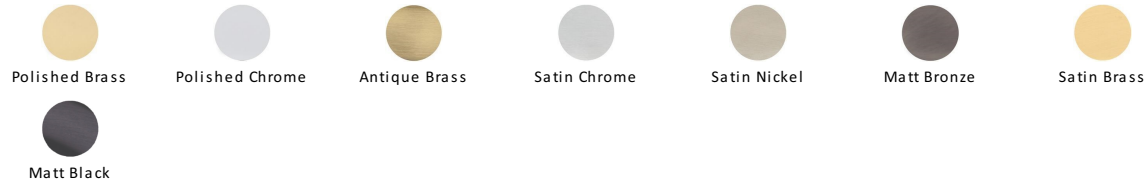

Hat and Coat Hook

V1058-SB

Heritage Brass Hat and Coat Hook Satin Brass Finish

Material:
Solid Brass

Finish:
Satin Brass

Available Finishes

About the Finish

Satin Brass

A modern alternative to the traditional polished brass, this attractive brushed texture beautifully mellows and adds warmth to both a traditional and a soft contemporary décor.

Box Contains

- 1 x Coat Hook
- All fixing screws and fasteners