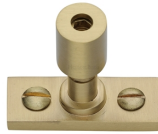

Casement Stay Locking Pin

V1007-SB

Heritage Brass Casement Stay Locking Pin Satin Brass

Material:
Solid Brass

Finish:
Satin Brass

Available Finishes

Polished Brass

Polished Chrome

Antique Brass

Satin Chrome

Satin Nickel

Matt Bronze

Satin Brass

Polished Nickel
Finish

Product Dimensions (All dimensions are in millimeters unless otherwise indicated)

Length 39 **Width** 15

About the Finish

Satin Brass

A modern alternative to the traditional polished brass, this attractive brushed texture beautifully mellows and adds warmth to both a traditional and a soft contemporary décor.