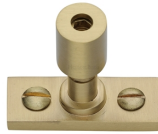

## Casement Stay Locking Pin

V1007-SB

Heritage Brass Casement Stay Locking Pin Satin Brass

**Material:**  
Solid Brass

**Finish:**  
Satin Brass

### Available Finishes

Polished Brass

Polished Chrome

Antique Brass

Satin Chrome

Satin Nickel

Matt Bronze

Satin Brass

Polished Nickel  
Finish

### Product Dimensions (All dimensions are in millimeters unless otherwise indicated)

**Length** 39      **Width** 15