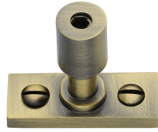

## Casement Stay Locking Pin

V1007-AT

Heritage Brass Casement Stay Locking Pin Antique Brass

**Material:**  
Solid Brass

**Finish:**  
Antique Brass

### Available Finishes

Polished Brass

Polished Chrome

Antique Brass

Satin Chrome

Satin Nickel

Matt Bronze

Satin Brass

Polished Nickel  
Finish