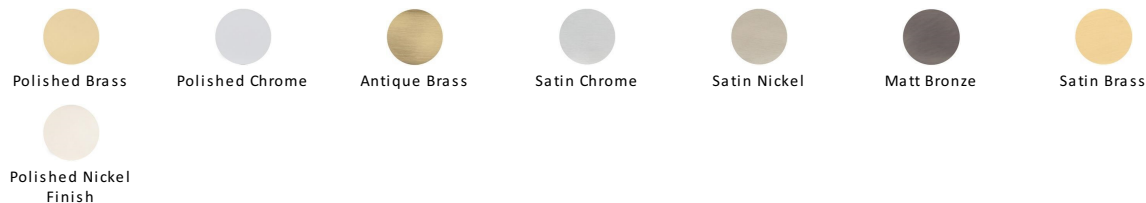

Venetian Cabinet Knob with Square Backplate

SQ4547-PNF

Heritage Brass Cabinet Knob Venetian Design with Square Backplate 32mm Polished Nickel finish

Material:
Solid Brass

Finish:
Polished Nickel Finish

Available Finishes

Product Dimensions (All dimensions are in millimeters unless otherwise indicated)

Projection 36 **Maximum Diameter** 32 **Base** 38

About the Finish

Polished Nickel Finish

With its subtle golden hue this is a mellow alternative to polished chrome. The finish is not coated and will oxidise naturally. If not regularly buffed with a soft cloth this finish will subtly change over time by taking on an aged patina.