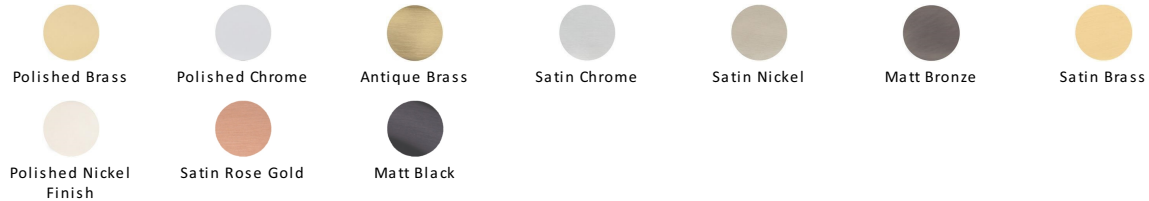

Victorian Round Cabinet Knob with Square Backplate

SQ113-SN

Heritage Brass Cabinet Knob Victorian Round Design with Square Backplate 32mm Satin Nickel finish

Material:
Solid Brass

Finish:
Satin Nickel

Available Finishes

Product Dimensions (All dimensions are in millimeters unless otherwise indicated)

Projection 33 **Maximum Diameter** 32 **Base** 38

About the Finish

Satin Nickel

With its honeyed grey tone created by brushed nickel plating on brass, this finish closely matches Stainless Steel but offers a warm and subtle alternative which is popular in traditional and modern décors.