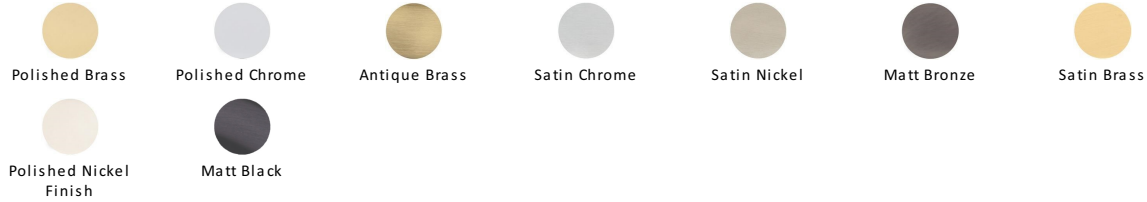

## Heritage Brass Knurled Fountain Lever on Rose

RS4655-PNF

Heritage Brass Knurled Fountain Lever on Rose Polished Nickel finish

**Material:**  
Solid Brass

**Finish:**  
Polished Nickel Finish

### Available Finishes

### About the Finish

#### Polished Nickel Finish

With its subtle golden hue this is a mellow alternative to polished chrome. The finish is not coated and will oxidise naturally. If not regularly buffed with a soft cloth this finish will subtly change over time by taking on an aged patina.