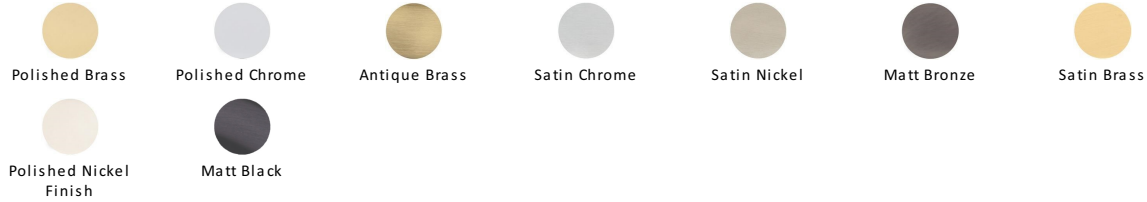

Heritage Brass Linear Fountain Lever on Rose

RS4650-PC

Heritage Brass Linear Fountain Lever on Rose Polished Chrome finish

Material:
Solid Brass

Finish:
Polished Chrome

Available Finishes

Product Dimensions (All dimensions are in millimeters unless otherwise indicated)

Polished Chrome

A bold, contemporary finish; low maintenance and easy to clean. The mirror effect reflects light and colour and will complement any colour scheme

Useful Information

- Lever Handle for internal doors where locking is not required
- If you are replacing an existing Lever Handle, this Handle will work with a Standard UK Tubular Latch
- For new doors you will also need to purchase a Tubular Latch in a size to suit your door
- For a 2 1/2" Tubular Latch purchase a YKTL2N-PC&PN or for a 3" Tubular Latch a YKTL3N-PC&PN
- Where Privacy is required please use a separate Thumb Turn and Release (eg. reference RS2030-PC) with a Bathroom Lock (Reference YKBL2N-PC&PN, or YKBL3N-PC&PN)