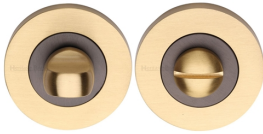

Thumbturn & Emergency Release

RS4049-BSB

Heritage Brass Thumbturn & Emergency Release Matt Bronze/Satin Brass finish

Material:
Solid Brass

Finish:
Matt Bronze/Satin Brass

Available Finishes

Polished Brass

Polished Chrome

Antique Brass

Satin Nickel

Matt Bronze

Satin Brass

Polished Nickel
Finish

Matt Bronze/Satin
Brass

Product Dimensions (All dimensions are in millimeters unless otherwise indicated)

Backplate 8 **Maximum Diameter** 53

Useful Information

- This Thumbturn and Release is used to operate a Bathroom Lock
- Thumbturn & Release is used with a Lever on Round Rose and a Bathroom Lock for rooms which require Privacy
- Suitable Bathroom Lock YKBL2N-MB or YKBL3N-MB