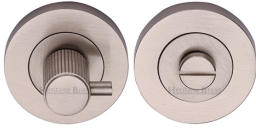

## Heritage Brass Linear Turn and Release

RS2032L-SN

Heritage Brass Linear Turn and Release Satin Nickel finish

**Material:**  
Solid Brass

**Finish:**  
Satin Nickel

### Product Dimensions (All dimensions are in millimeters unless otherwise indicated)

**Projection** 34.5      **Maximum Diameter** 53

#### Satin Nickel

With its honeyed grey tone created by brushed nickel plating on brass, this finish closely matches Stainless Steel but offers a warm and subtle alternative which is popular in traditional and modern décors.

### Useful Information

- This Thumbturn and Release is used to operate a Bathroom Lock
- Thumbturn & Release is used with a Lever on Round Rose and a Bathroom Lock for rooms which require Privacy
- Suitable Bathroom Lock YKBL2N-SN&SC or YKBL3N-SN&SC