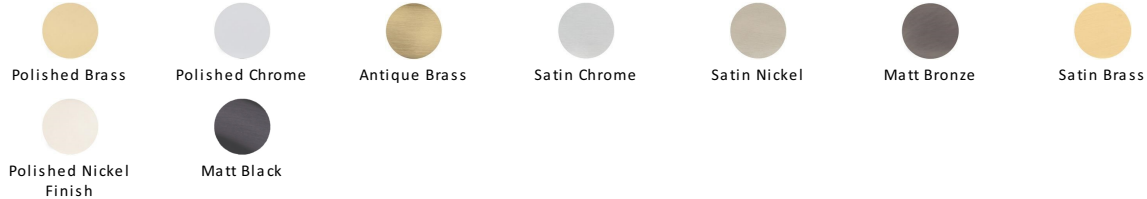

## Heritage Brass Linear Turn and Release

RS2032L-SN

Heritage Brass Linear Turn and Release Satin Nickel finish

**Material:**  
Solid Brass

**Finish:**  
Satin Nickel

### Available Finishes

### About the Finish

#### Satin Nickel

With its honeyed grey tone created by brushed nickel plating on brass, this finish closely matches Stainless Steel but offers a warm and subtle alternative which is popular in traditional and modern décors.