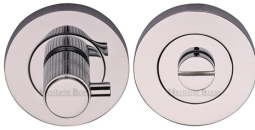

Heritage Brass Linear Turn and Release

RS2032L-PC

Heritage Brass Linear Turn and Release Polished Chrome finish

Material:
Solid Brass

Finish:
Polished Chrome

Available Finishes

Product Dimensions (All dimensions are in millimeters unless otherwise indicated)

Projection 34.5 **Maximum Diameter** 53

About the Finish

Polished Chrome

A bold, contemporary finish; low maintenance and easy to clean. The mirror effect reflects light and colour and will complement any colour scheme

Useful Information

- This Thumbturn and Release is used to operate a Bathroom Lock
- Thumbturn & Release is used with a Lever on Round Rose and a Bathroom Lock for rooms which require Privacy
- Suitable Bathroom Lock YKBL2N-PC&PN or YKBL3N-PC&PN