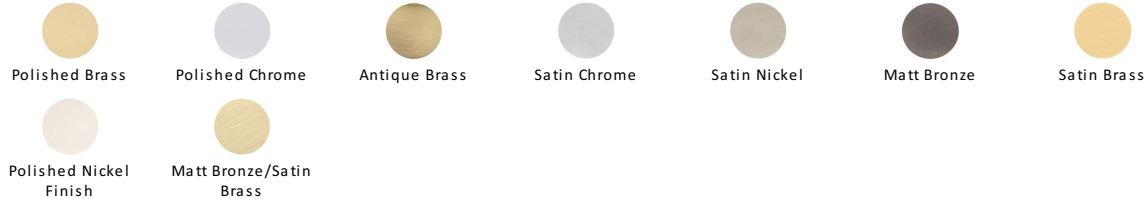

Euro Profile Cylinder Escutcheon Round - RS2004

RS2004-BSB

Heritage Brass Euro Profile Cylinder Escutcheon Matt Bronze/Satin Brass finish

Material:
Solid Brass

Finish:
Matt Bronze/Satin Brass

Available Finishes

Product Dimensions (All dimensions are in millimeters unless otherwise indicated)

Projection 8 **Maximum Diameter** 53

Useful Information

- These decorative roses are used to cover the Key Hole on Doors with Mortice Lever Locks or DeadLocks