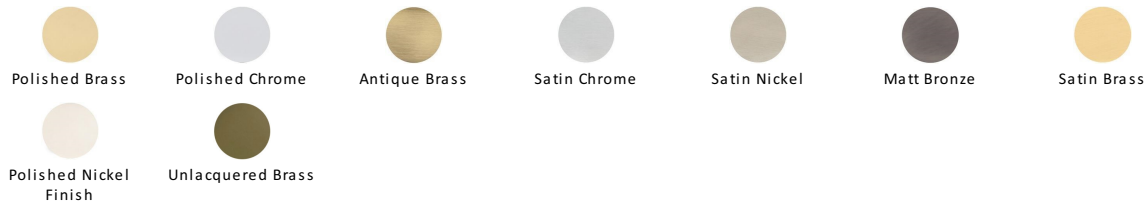

## Reeded Centre Door Knob

RR906-SN

Heritage Brass Centre Door Knob Reeded Design 3 1/2" Satin Nickel Finish  
UK Registered Design Number 6241152

**Material:**  
Solid Brass

**Finish:**  
Satin Nickel

### Available Finishes

### About the Finish

#### Satin Nickel

With its honeyed grey tone created by brushed nickel plating on brass, this finish closely matches Stainless Steel but offers a warm and subtle alternative which is popular in traditional and modern décors.