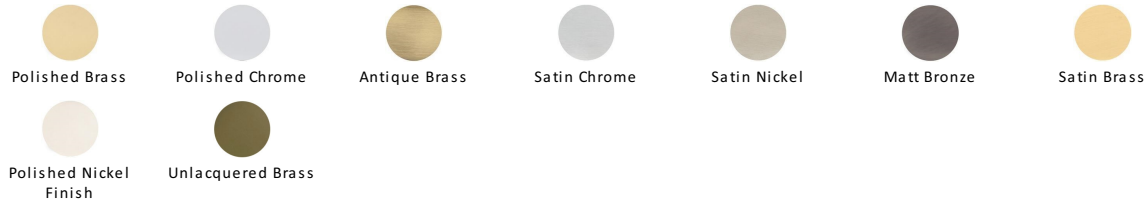

Reeded Centre Door Knob

RR906-SN

Heritage Brass Centre Door Knob Reeded Design 3 1/2" Satin Nickel Finish
UK Registered Design Number 6241152

Material:
Solid Brass

Finish:
Satin Nickel

Available Finishes

Product Dimensions (All dimensions are in millimeters unless otherwise indicated)

Projection 110 **Maximum Diameter** 76 **Base** 76

About the Finish

Satin Nickel

With its honeyed grey tone created by brushed nickel plating on brass, this finish closely matches Stainless Steel but offers a warm and subtle alternative which is popular in traditional and modern décors.