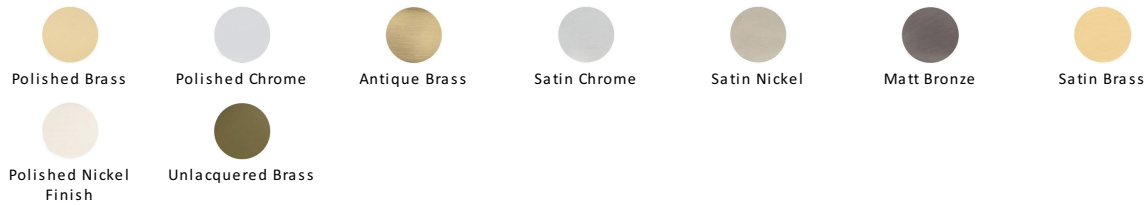

## Reeded Centre Door Knob

RR906-SC

Heritage Brass Centre Door Knob Reeded Design 3 1/2" Satin Chrome Finish  
UK Registered Design Number 6241152

**Material:**  
Solid Brass

**Finish:**  
Satin Chrome

### Available Finishes

### About the Finish

#### Satin Chrome

The brush marks of satin chrome will appeal to those who favour an industrial yet contemporary chrome finish. Satin Chrome Finish is also less prone to finger marks than polished chrome.