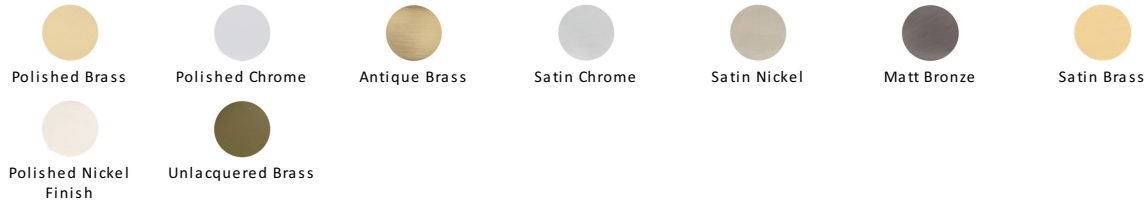

Reeded Centre Door Knob

RR906-SB

Heritage Brass Centre Door Knob Reeded Design 3 1/2" Satin Brass Finish
UK Registered Design Number 6241152

Material:
Solid Brass

Finish:
Satin Brass

Available Finishes

Product Dimensions (All dimensions are in millimeters unless otherwise indicated)

Projection	110	Maximum Diameter	76	Base	76
-------------------	-----	-------------------------	----	-------------	----

About the Finish

Satin Brass

A modern alternative to the traditional polished brass, this attractive brushed texture beautifully mellows and adds warmth to both a traditional and a soft contemporary décor.