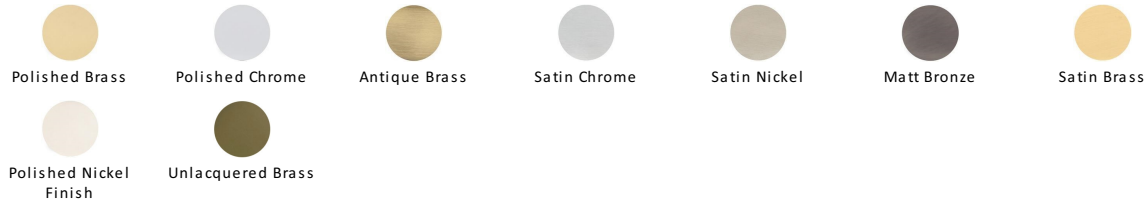

## Reeded Centre Door Knob

RR906-PC

Heritage Brass Centre Door Knob Reeded Design 3 1/2" Polished Chrome Finish  
UK Registered Design Number 6241152

**Material:**  
Solid Brass

**Finish:**  
Polished Chrome

### Available Finishes

### About the Finish

#### Polished Chrome

A bold, contemporary finish; low maintenance and easy to clean. The mirror effect reflects light and colour and will complement any colour scheme