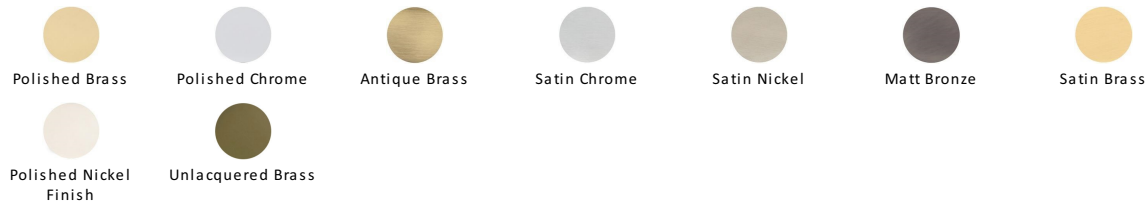

Reeded Centre Door Knob

RR906-PB

Heritage Brass Centre Door Knob Reeded Design 3 1/2" Polished Brass Finish
UK Registered Design Number 6241152

Material:
Solid Brass

Finish:
Polished Brass

Available Finishes

Product Dimensions (All dimensions are in millimeters unless otherwise indicated)

Projection 110 **Maximum Diameter** 76 **Base** 76

About the Finish

Polished Brass

Warm, mellow with a sense of heritage and comfort this highly polished finish is opulent without being flamboyant. Polished Brass coordinates perfectly with traditional décor.