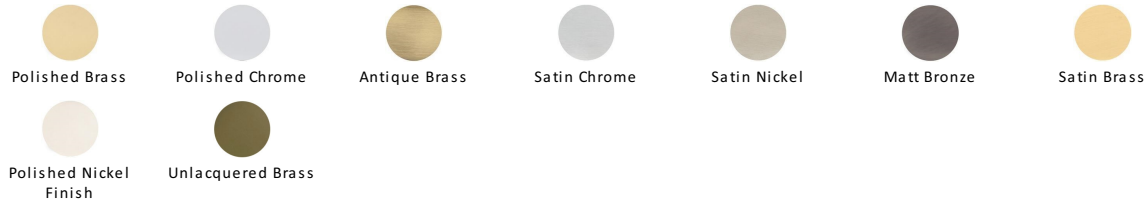

Reeded Centre Door Knob

RR906-PB

Heritage Brass Centre Door Knob Reeded Design 3 1/2" Polished Brass Finish
UK Registered Design Number 6241152

Material:
Solid Brass

Finish:
Polished Brass

Available Finishes

Polished Brass

Warm, mellow with a sense of heritage and comfort this highly polished finish is opulent without being flamboyant. Polished Brass coordinates perfectly with traditional décor.

Box Contains