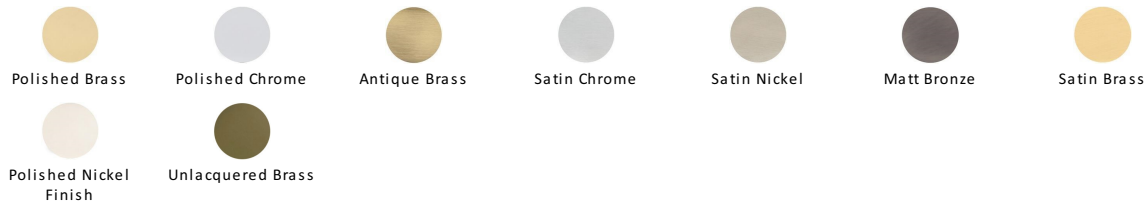

## Reeded Centre Door Knob

RR906-MB

Heritage Brass Centre Door Knob Reeded Design 3 1/2" Matt Bronze Finish  
UK Registered Design Number 6241152

**Material:**  
Solid Brass

**Finish:**  
Matt Bronze

### Available Finishes

### About the Finish

#### Matt Bronze

An aged finish on brass creating a vintage appearance, yet one that also looks outstanding in contemporary schemes. Over a period of time the bronze colour will lighten along any edges and surfaces that are frequently touched and create a naturally aged appearance highlighting frequently touched areas and exposing the brass below.