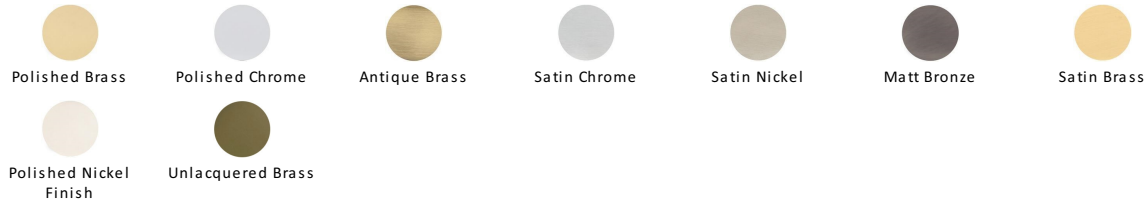

Reeded Centre Door Knob

RR906-MB

Heritage Brass Centre Door Knob Reeded Design 3 1/2" Matt Bronze Finish
UK Registered Design Number 6241152

Material:
Solid Brass

Finish:
Matt Bronze

Available Finishes

Product Dimensions (All dimensions are in millimeters unless otherwise indicated)

Projection	110	Maximum Diameter	76	Base	76
-------------------	-----	-------------------------	----	-------------	----

About the Finish

Matt Bronze

An aged finish on brass creating a vintage appearance, yet one that also looks outstanding in contemporary schemes. Over a period of time the bronze colour will lighten along any edges and surfaces that are frequently touched and create a naturally aged appearance highlighting frequently touched areas and exposing the brass below.