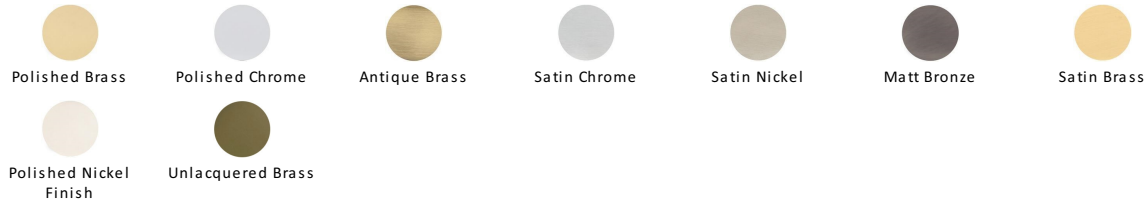

## Reeded Centre Door Knob

RR906-MB

Heritage Brass Centre Door Knob Reeded Design 3 1/2" Matt Bronze Finish  
UK Registered Design Number 6241152

**Material:**  
Solid Brass

**Finish:**  
Matt Bronze

### Available Finishes

### About the Finish

#### Matt Bronze

An aged finish on brass creating a vintage appearance, yet one that also looks outstanding in contemporary schemes. Over a period of time the bronze colour will lighten along any edges and surfaces that are frequently touched and create a naturally aged appearance highlighting frequently touched areas and exposing the brass below.