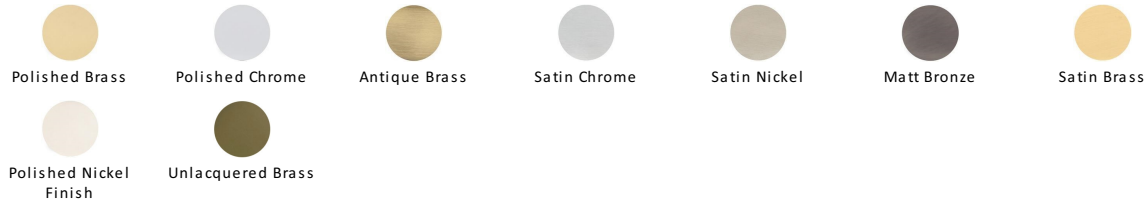

Reeded Centre Door Knob

RR906-MB

Heritage Brass Centre Door Knob Reeded Design 3 1/2" Matt Bronze Finish
UK Registered Design Number 6241152

Material:
Solid Brass

Finish:
Matt Bronze

Available Finishes

Product Dimensions (All dimensions are in millimeters unless otherwise indicated)

Projection 87 **Maximum Diameter** 76 **Base** 76

About the Finish

Matt Bronze

An aged finish on brass creating a vintage appearance, yet one that also looks outstanding in contemporary schemes. Over a period of time the bronze colour will lighten along any edges and surfaces that are frequently touched and create a naturally aged appearance highlighting frequently touched areas and exposing the brass below.