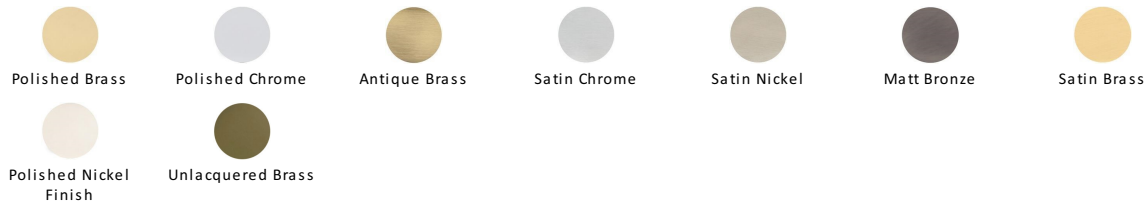

Reeded Centre Door Knob

RR906-AT

Heritage Brass Centre Door Knob Reeded Design 3 1/2" Antique Brass Finish
UK Registered Design Number 6241152

Material:
Solid Brass

Finish:
Antique Brass

Available Finishes

Product Dimensions (All dimensions are in millimeters unless otherwise indicated)

Projection 110 **Maximum Diameter** 76 **Base** 76

About the Finish

Antique Brass

With russet hues and a brass undertone, this variation on brass retains a warm and mellow character but adds age and maturity by highlighting the variance of shades making each piece both alluring and unique.