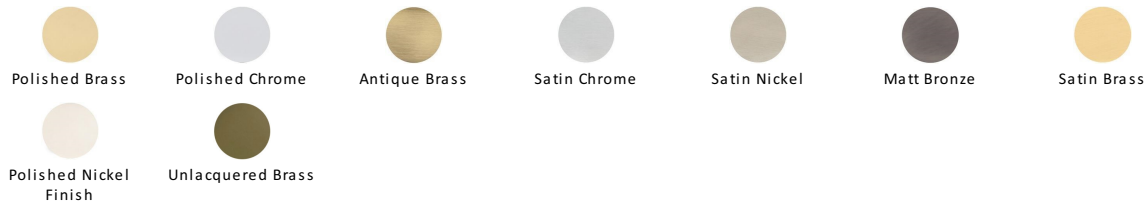

Reeded Centre Door Knob

RR906-AT

Heritage Brass Centre Door Knob Reeded Design 3 1/2" Antique Brass Finish
UK Registered Design Number 6241152

Material:
Solid Brass

Finish:
Antique Brass

Available Finishes

Product Dimensions (All dimensions are in millimeters unless otherwise indicated)

Projection 87 **Maximum Diameter** 76 **Base** 76

About the Finish

Antique Brass

With russet hues and a brass undertone, this variation on brass retains a warm and mellow character but adds age and maturity by highlighting the variance of shades making each piece both alluring and unique.