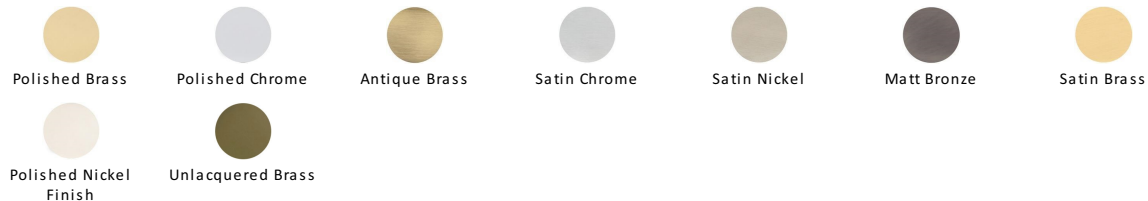

## Reeded Letterplate

RR852 254.101-SN

Heritage Brass Reeded Letterplate 10" x 4" Satin Nickel finish  
UK Registered Design Number 6202495

**Material:**  
Solid Brass

**Finish:**  
Satin Nickel

### Available Finishes

### About the Finish

#### Satin Nickel

With its honeyed grey tone created by brushed nickel plating on brass, this finish closely matches Stainless Steel but offers a warm and subtle alternative which is popular in traditional and modern décors.