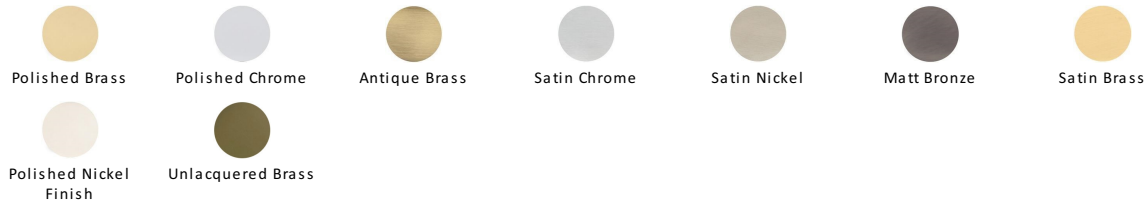

Reeded Letterplate

RR852 254.101-SB

Heritage Brass Reeded Letterplate 10" x 4" Satin Brass finish
UK Registered Design Number 6202495

Material:
Solid Brass

Finish:
Satin Brass

Available Finishes

Product Dimensions (All dimensions are in millimeters unless otherwise indicated)

About the Finish

Satin Brass

A modern alternative to the traditional polished brass, this attractive brushed texture beautifully mellows and adds warmth to both a traditional and a soft contemporary décor.