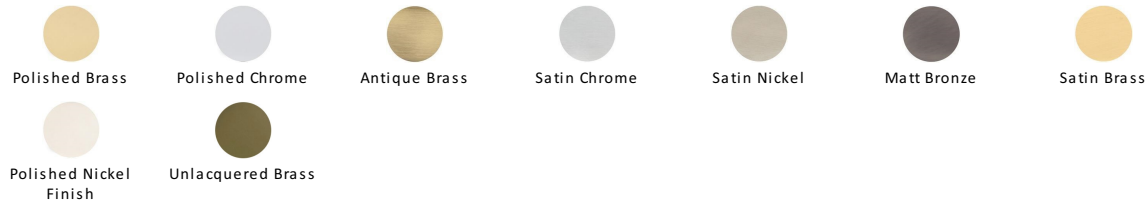

Reeded Letterplate

RR852 254.101-SB

Heritage Brass Reeded Letterplate 10" x 4" Satin Brass finish
UK Registered Design Number 6202495

Material:
Solid Brass

Finish:
Satin Brass

Available Finishes

Product Dimensions (All dimensions are in millimeters unless otherwise indicated)

CTC	230	Backplate	254 x 101	Aperture	206 x 47
-----	-----	-----------	-----------	----------	----------

About the Finish

Satin Brass

A modern alternative to the traditional polished brass, this attractive brushed texture beautifully mellows and adds warmth to both a traditional and a soft contemporary décor.