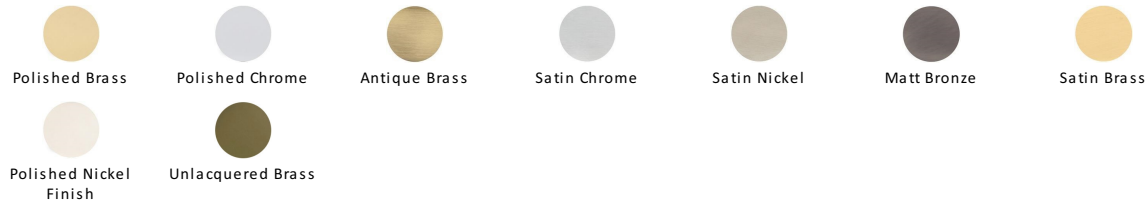

Reeded Letterplate

RR852 254.101-PNF

Heritage Brass Reeded Letterplate 10" x 4" Polished Nickel finish
UK Registered Design Number 6202495

Material:
Solid Brass

Finish:
Polished Nickel Finish

Available Finishes

Polished Nickel Finish

With its subtle golden hue this is a mellow alternative to polished chrome. The finish is not coated and will oxidise naturally. If not regularly buffed with a soft cloth this finish will subtly change over time by taking on an aged patina.