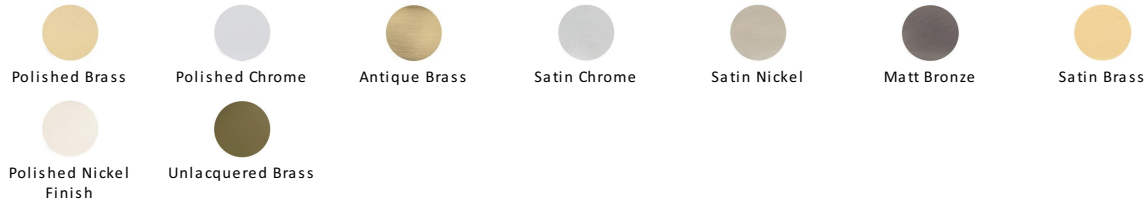

Reeded Letterplate

RR852 254.101-PC

Heritage Brass Reeded Letterplate 10" x 4" Polished Chrome finish
UK Registered Design Number 6202495

Material:
Solid Brass

Finish:
Polished Chrome

Available Finishes

Product Dimensions (All dimensions are in millimeters unless otherwise indicated)

CTC	230	Backplate	254 x 101	Aperture	206 x 47
-----	-----	-----------	-----------	----------	----------

About the Finish

Polished Chrome

A bold, contemporary finish; low maintenance and easy to clean. The mirror effect reflects light and colour and will complement any colour scheme