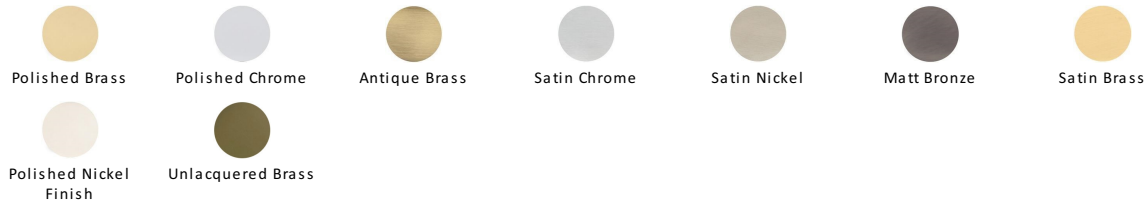

## Reeded Bell Push

RR1186-SC

Heritage Brass Reeded Bell Push Satin Chrome finish  
UK Registered Design Number 6229240

**Material:**  
Solid Brass

**Finish:**  
Satin Chrome

### Available Finishes

### About the Finish

#### Satin Chrome

The brush marks of satin chrome will appeal to those who favour an industrial yet contemporary chrome finish. Satin Chrome Finish is also less prone to finger marks than polished chrome.