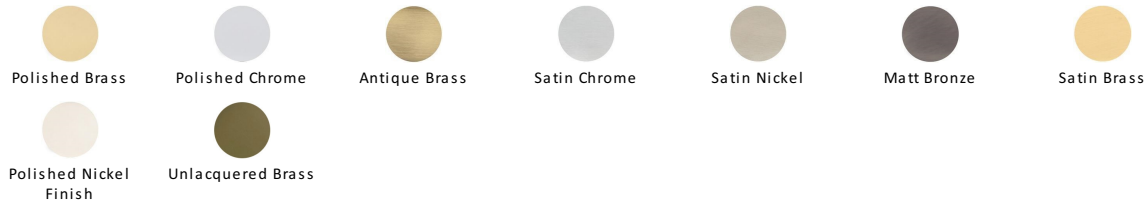

Reeded Bell Push

RR1186-PNF

Heritage Brass Reeded Bell Push Polished Nickel finish
UK Registered Design Number 6229240

Material:
Solid Brass

Finish:
Polished Nickel Finish

Available Finishes

Product Dimensions (All dimensions are in millimeters unless otherwise indicated)

Width 53 **Projection** 8

About the Finish

Polished Nickel Finish

With its subtle golden hue this is a mellow alternative to polished chrome. The finish is not coated and will oxidise naturally. If not regularly buffed with a soft cloth this finish will subtly change over time by taking on an aged patina.