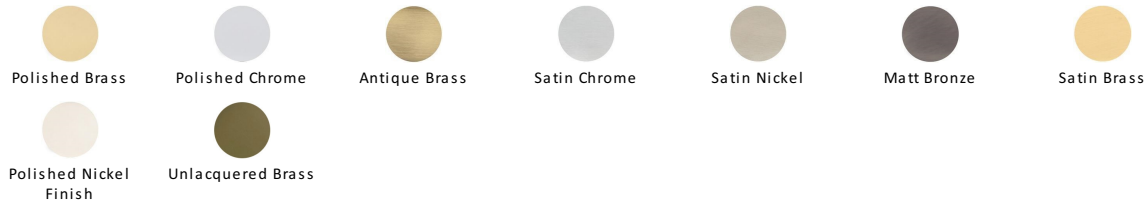

## Reeded Bell Push

RR1186-PC

Heritage Brass ReededBell Push Polished Chrome finish  
UK Registered Design Number 6229240

**Material:**  
Solid Brass

**Finish:**  
Polished Chrome

### Available Finishes

### About the Finish

#### Polished Chrome

A bold, contemporary finish; low maintenance and easy to clean. The mirror effect reflects light and colour and will complement any colour scheme