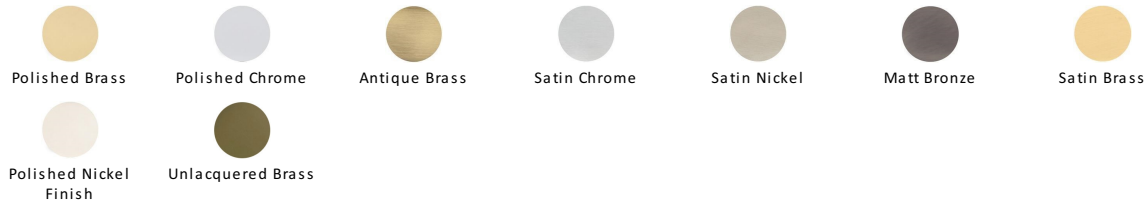

Reeded Bell Push

RR1186-PB

Heritage Brass Reeded Bell Push Polished Brass finish
UK Registered Design Number 6229240

Material:
Solid Brass

Finish:
Polished Brass

Available Finishes

Product Dimensions (All dimensions are in millimeters unless otherwise indicated)

Width 53 **Projection** 8

About the Finish

Polished Brass

Warm, mellow with a sense of heritage and comfort this highly polished finish is opulent without being flamboyant. Polished Brass coordinates perfectly with traditional décor.