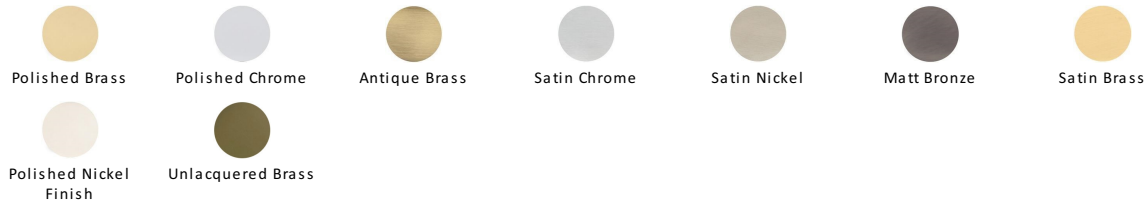

## Reeded Bell Push

RR1186-AT

Heritage Brass Reeded Bell Push Antique Brass finish  
UK Registered Design Number 6229240

**Material:**  
Solid Brass

**Finish:**  
Antique Brass

### Available Finishes

### About the Finish

#### Antique Brass

With russet hues and a brass undertone, this variation on brass retains a warm and mellow character but adds age and maturity by highlighting the variance of shades making each piece both alluring and unique.