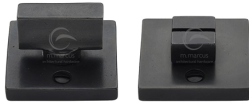

Rustic Bronze Square Thumbturn & Emergency Release for Bathroom & Bedroom Doors

RDB155

Rustic Dark Bronze Square Thumbturn & Emergency Release for Bathroom & Bedroom Doors

Material:
Solid Bronze

Finish:
Rustic Dark Bronze

Available Finishes

Rustic Dark Bronze

Rustic Pewter

Product Dimensions (All dimensions are in millimeters unless otherwise indicated)

Backplate 54 **Maximum Diameter** 54

About the Finish

Rustic Dark Bronze

Our Dark Bronze patinas is hand applied on the metal to create a naturally aged appearance. Dark bronze is a living finish and will lighten where touched frequently.

Box Contains

- 1 x Thumbturn & Emergency Release
- 1 x spindle
- All fixing screws and fasteners