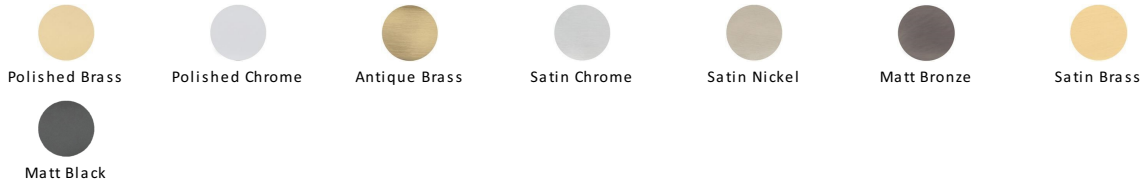

Sliding Lock with Round Privacy Turns

RD2308-50-PC

Sliding Lock with Round Privacy Turns Polished Chrome Finish

Material:
Solid Brass

Finish:
Polished Chrome

Available Finishes

Available Sizes

Product Dimensions (All dimensions are in millimeters unless otherwise indicated)

Length	155	Lock Length	67	Width	20	Projection	2.2
Plate Diameter	57	Backset	50				

About the Finish

Polished Chrome

A bold, contemporary finish; low maintenance and easy to clean. The mirror effect reflects light and colour and will complement any colour scheme

Useful Information

- Round push fit flush pulls
- For use with Pocket Doors
- Suits door thickness 35-52mm
- Solid brass hook bolt
- Material : Steel, Brass, Zinc Alloys & Plastics
- Auto adjustment of spindle length
- Backset length is 50mm