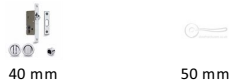

Sliding Lock with Round Privacy Turns

RD2308-50-PC

Sliding Lock with Round Privacy Turns Polished Chrome Finish

Material:
Solid Brass

Finish:
Polished Chrome

Available Finishes

Available Sizes

Product Dimensions (All dimensions are in millimeters unless otherwise indicated)

Length	155	Lock Length	67	Width	20	Projection	2.2
Plate Diameter	57	Backset	50				

About the Finish

Polished Chrome

A bold, contemporary finish; low maintenance and easy to clean. The mirror effect reflects light and colour and will complement any colour scheme

Useful Information

- Round push fit flush pulls
- For use with Pocket Doors
- Suits door thickness 35-52mm
- Solid brass hook bolt
- Material : Steel, Brass, Zinc Alloys & Plastics
- Auto adjustment of spindle length
- Backset length is 50mm