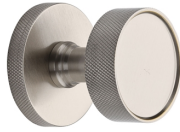

Owen Knurled Knob on Knurled Concealed Base

OWN5490-SN

Heritage Brass Owen Knurled Knob on Knurled Concealed Base Satin Nickel finish

Material:
Solid Brass

Finish:
Satin Nickel

Available Finishes

Polished Brass

Polished Chrome

Antique Brass

Satin Nickel

Matt Bronze

Satin Brass

Product Dimensions (All dimensions are in millimeters unless otherwise indicated)

Projection	66	Knob Diameter	57	Rose Diameter	63
-------------------	----	----------------------	----	----------------------	----

About the Finish

Satin Nickel

With its honeyed grey tone created by brushed nickel plating on brass, this finish closely matches Stainless Steel but offers a warm and subtle alternative which is popular in traditional and modern décors.

Useful Information

- Knob for internal doors where locking is not required
- This Door Knob is half-sprung and will work with a lightly sprung latch
- If you are replacing an existing Door Knob, this Knob will work with a Standard UK Tubular Latch
- For new doors you will also need to purchase a Tubular Latch our reference YKTL3N-SN&SC
- Concealed Fixing