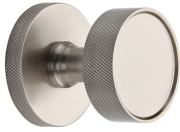

Owen Knurled Knob on Knurled Concealed Base

OWN5490-SN

Heritage Brass Owen Knurled Knob on Knurled Concealed Base Satin Nickel finish

Material:
Solid Brass

Finish:
Satin Nickel

Available Finishes

Polished Brass

Polished Chrome

Antique Brass

Satin Nickel

Matt Bronze

Satin Brass

Product Dimensions (All dimensions are in millimeters unless otherwise indicated)

Projection	66	Knob Diameter	57	Rose Diameter	63
-------------------	----	----------------------	----	----------------------	----

About the Finish

Satin Nickel

With its honeyed grey tone created by brushed nickel plating on brass, this finish closely matches Stainless Steel but offers a warm and subtle alternative which is popular in traditional and modern décors.

Useful Information

- Knob for internal doors where locking is not required
- This Door Knob is half-sprung and will work with a lightly sprung latch
- If you are replacing an existing Door Knob, this Knob will work with a Standard UK Tubular Latch
- For new doors you will also need to purchase a Tubular Latch our reference YKTL3N-SN&SC
- Concealed Fixing