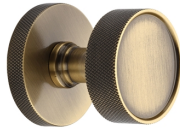

Owen Knurled Knob on Knurled Concealed Base

OWN5490-AT

Heritage Brass Owen Knurled Knob on Knurled Concealed Base Antique Brass finish

Material:
Solid Brass

Finish:
Antique Brass

Available Finishes

Polished Brass

Polished Chrome

Antique Brass

Satin Nickel

Matt Bronze

Satin Brass

Product Dimensions (All dimensions are in millimeters unless otherwise indicated)

Projection 65 **Maximum Diameter** 63

About the Finish

Antique Brass

With russet hues and a brass undertone, this variation on brass retains a warm and mellow character but adds age and maturity by highlighting the variance of shades making each piece both alluring and unique.

Useful Information

- Knob for internal doors where locking is not required
- This Door Knob is half-sprung and will work with a lightly sprung latch
- If you are replacing an existing Door Knob, this Knob will work with a Standard UK Tubular Latch
- For new doors you will also need to purchase a Tubular Latch our reference YKTL3N-AT
- Concealed Fixing