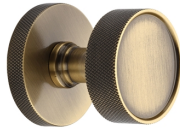

Owen Knurled Knob on Knurled Concealed Base

OWN5490-AT

Heritage Brass Owen Knurled Knob on Knurled Concealed Base Antique Brass finish

Material:
Solid Brass

Finish:
Antique Brass

Available Finishes

Polished Brass

Polished Chrome

Antique Brass

Satin Nickel

Matt Bronze

Satin Brass

Product Dimensions (All dimensions are in millimeters unless otherwise indicated)

Projection	66	Knob Diameter	57	Rose Diameter	63
-------------------	----	----------------------	----	----------------------	----

About the Finish

Antique Brass

With russet hues and a brass undertone, this variation on brass retains a warm and mellow character but adds age and maturity by highlighting the variance of shades making each piece both alluring and unique.

Useful Information

- Knob for internal doors where locking is not required
- This Door Knob is half-sprung and will work with a lightly sprung latch
- If you are replacing an existing Door Knob, this Knob will work with a Standard UK Tubular Latch
- For new doors you will also need to purchase a Tubular Latch our reference YKTL3N-AT
- Concealed Fixing