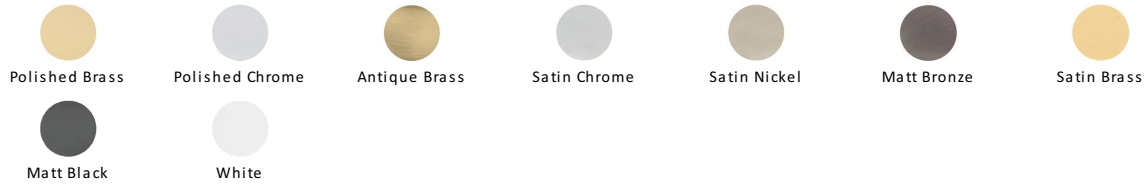

60mm Standard Nightlatch NL3060

NL3060-WH

60mm Std. Nightlatch White Finish

Material:
Steel & Metal Alloys

Finish:
White

Available Finishes

Product Dimensions (All dimensions are in millimeters unless otherwise indicated)

Backset 60

Useful Information

- The 60mm size refers to the distance from the outside edge of door to the location of the centre of the keyhole on the cylinder
- Sliding the button on the Nightlatch will hold the bolt in either the open or closed position.
- Other measurements - Case Width 93mm, Case Height 70mm, Maximum Projection 49mm