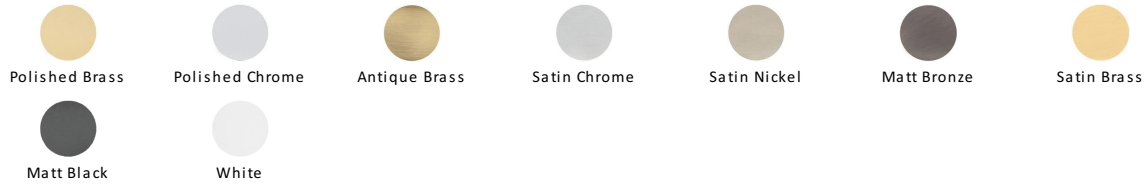

60mm Standard Nightlatch NL3060

NL3060-SN

60mm Std. Nightlatch Satin Nickel Finish

Material:
Steel & Metal Alloys

Finish:
Satin Nickel

Available Finishes

Product Dimensions (All dimensions are in millimeters unless otherwise indicated)

Backset 60

Useful Information

- The 60mm size refers to the distance from the outside edge of door to the location of the centre of the keyhole on the cylinder
- Sliding the button on the Nightlatch will hold the bolt in either the open or closed position
- Other measurements - Case Width 93mm, Case Height 70mm, Maximum Projection 49mm