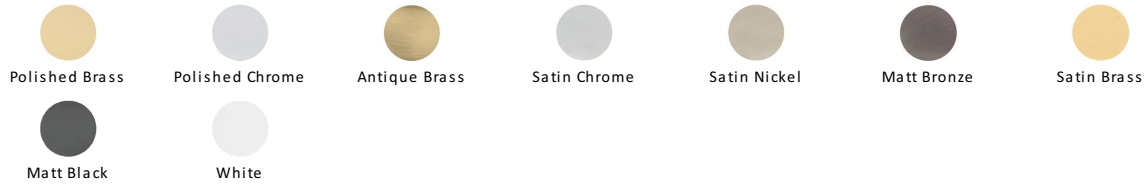

60mm Standard Nightlatch NL3060

NL3060-SB

60mm Std. Nightlatch Satin Brass Finish

Material:
Steel & Metal Alloys

Finish:
Satin Brass

Available Finishes

Product Dimensions (All dimensions are in millimeters unless otherwise indicated)

Backset 60

Useful Information

- The 60mm size refers to the distance from the outside edge of door to the location of the centre of the keyhole on the cylinder
- Sliding the button on the Nightlatch will hold the bolt in either the open or closed position
- Other measurements - Case Width 93mm, Case Height 70mm, Maximum Projection 49mm