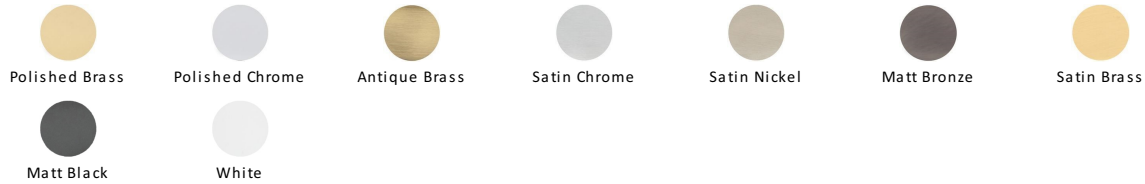

## 60mm Standard Nightlatch NL3060

NL3060-PC

60mm Std. Nightlatch Polished Chrome Finish

**Material:**  
Steel & Metal Alloys

**Finish:**  
Polished Chrome

### Available Finishes