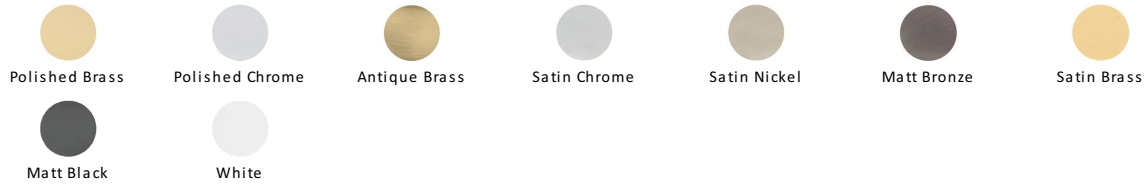

60mm Standard Nightlatch NL3060

NL3060-PC

60mm Std. Nightlatch Polished Chrome Finish

Material:
Steel & Metal Alloys

Finish:
Polished Chrome

Available Finishes

Product Dimensions (All dimensions are in millimeters unless otherwise indicated)

Backset 60

Useful Information

- The 60mm size refers to the distance from the outside edge of door to the location of the centre of the keyhole on the cylinder
- Sliding the button on the Nightlatch will hold the bolt in either the open or closed position
- Other measurements - Case Width 93mm, Case Height 70mm, Maximum Projection 49mm