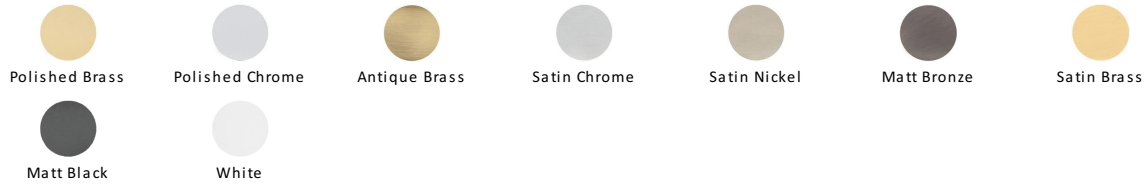

60mm Standard Nightlatch NL3060

NL3060-PC

60mm Std. Nightlatch Polished Chrome Finish

Material:
Steel & Metal Alloys

Finish:
Polished Chrome

Available Finishes

Product Dimensions (All dimensions are in millimeters unless otherwise indicated)

Backset 60

Useful Information

- The 60mm size refers to the distance from the outside edge of door to the location of the centre of the keyhole on the cylinder
- Sliding the button on the Nightlatch will hold the bolt in either the open or closed position
- Other measurements - Case Width 93mm, Case Height 70mm, Maximum Projection 49mm