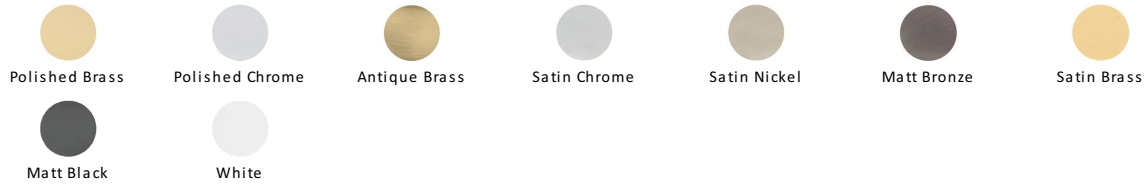

60mm Standard Nightlatch NL3060

NL3060-BLK

60mm Std. Nightlatch Black Finish

Material:
Steel & Metal Alloys

Finish:
Matt Black

Available Finishes

Product Dimensions (All dimensions are in millimeters unless otherwise indicated)

Backset 60

Useful Information

- The 60mm size refers to the distance from the outside edge of door to the location of the centre of the keyhole on the cylinder
- Sliding the button on the Nightlatch will hold the bolt in either the open or closed position
- Other measurements - Case Width 93mm, Case Height 70mm, Maximum Projection 49mm