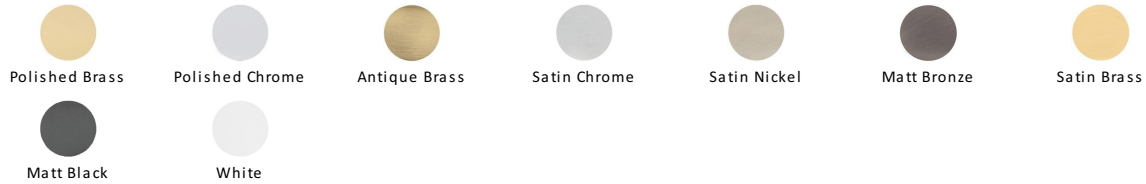

60mm Roller Bolt Nightlatch NL-R3060

NL-R3060-WH

60mm Rollerbolt Nightlatch White Finish

Material:
Steel & Metal Alloys

Finish:
White

Available Finishes

Product Dimensions (All dimensions are in millimeters unless otherwise indicated)

Backset 60

Useful Information

- The 60mm size refers to the distance from the outside edge of the door to the keyhole centre on the cylinder
- Other measurements - Case Width 93mm, Case Height 70mm, Maximum Projection 49mm