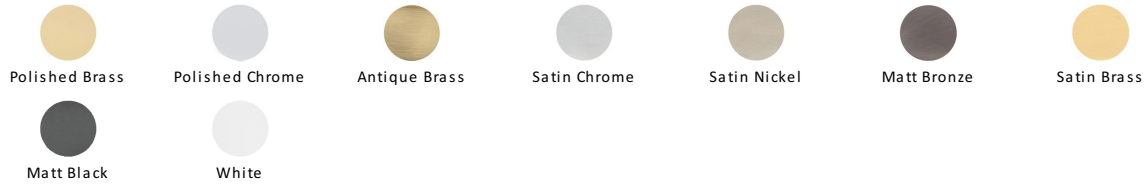

60mm Roller Bolt Nightlatch NL-R3060

NL-R3060-SC

60mm Roller Bolt Night Latch Satin Chrome Finish

Material:
Steel & Metal Alloys

Finish:
Satin Chrome

Available Finishes

Product Dimensions (All dimensions are in millimeters unless otherwise indicated)

Backset 60

Useful Information

- The 60mm size refers to the distance from the outside edge of the door to the keyhole centre on the cylinder
- Other measurements - Case Width 93mm, Case Height 70mm, Maximum Projection 49mm