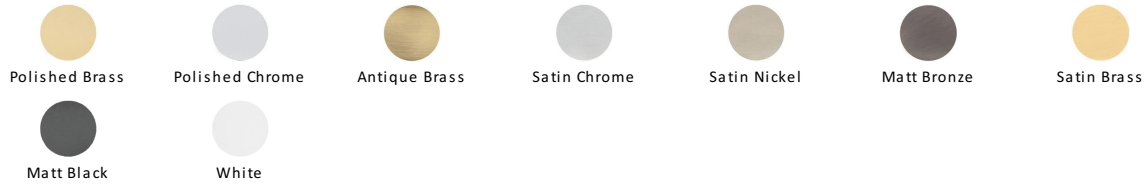

## 60mm Roller Bolt Nightlatch NL-R3060

NL-R3060-SB

60mm Roller Bolt Night Latch Satin Brass Finish

**Material:**  
Steel & Metal Alloys

**Finish:**  
Satin Brass

### Available Finishes